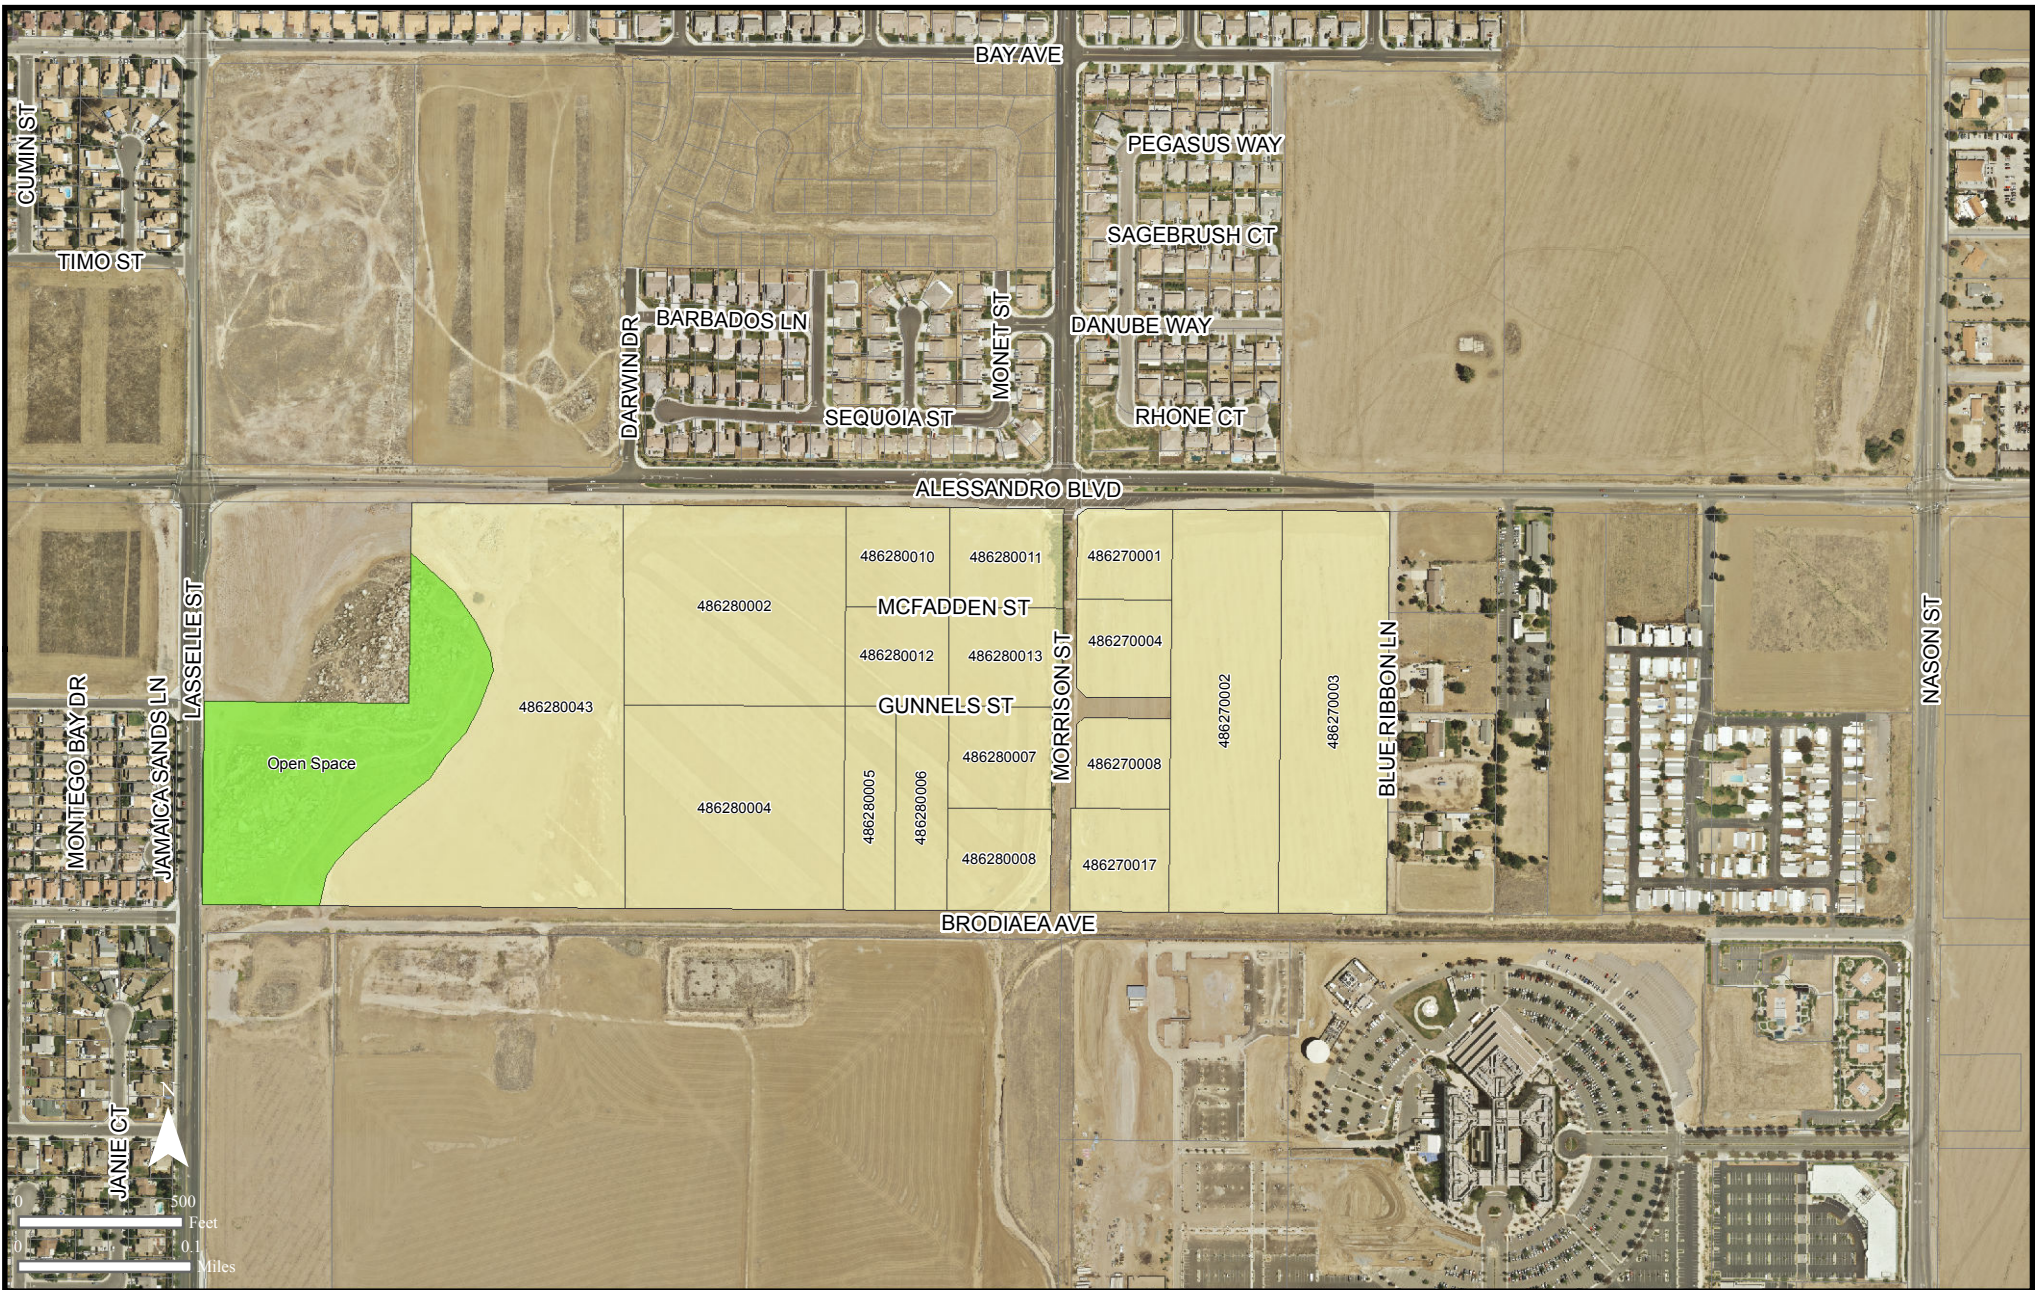

Exhibit:

E

Map Status: DRAFT

CITY OF MORENO VALLEY RESIDENTIAL 30 (R30) REZONING

Map Produced by Moreno Valley Geographic Information System

Map Legend

- Area #3 Parcels
- Open Space