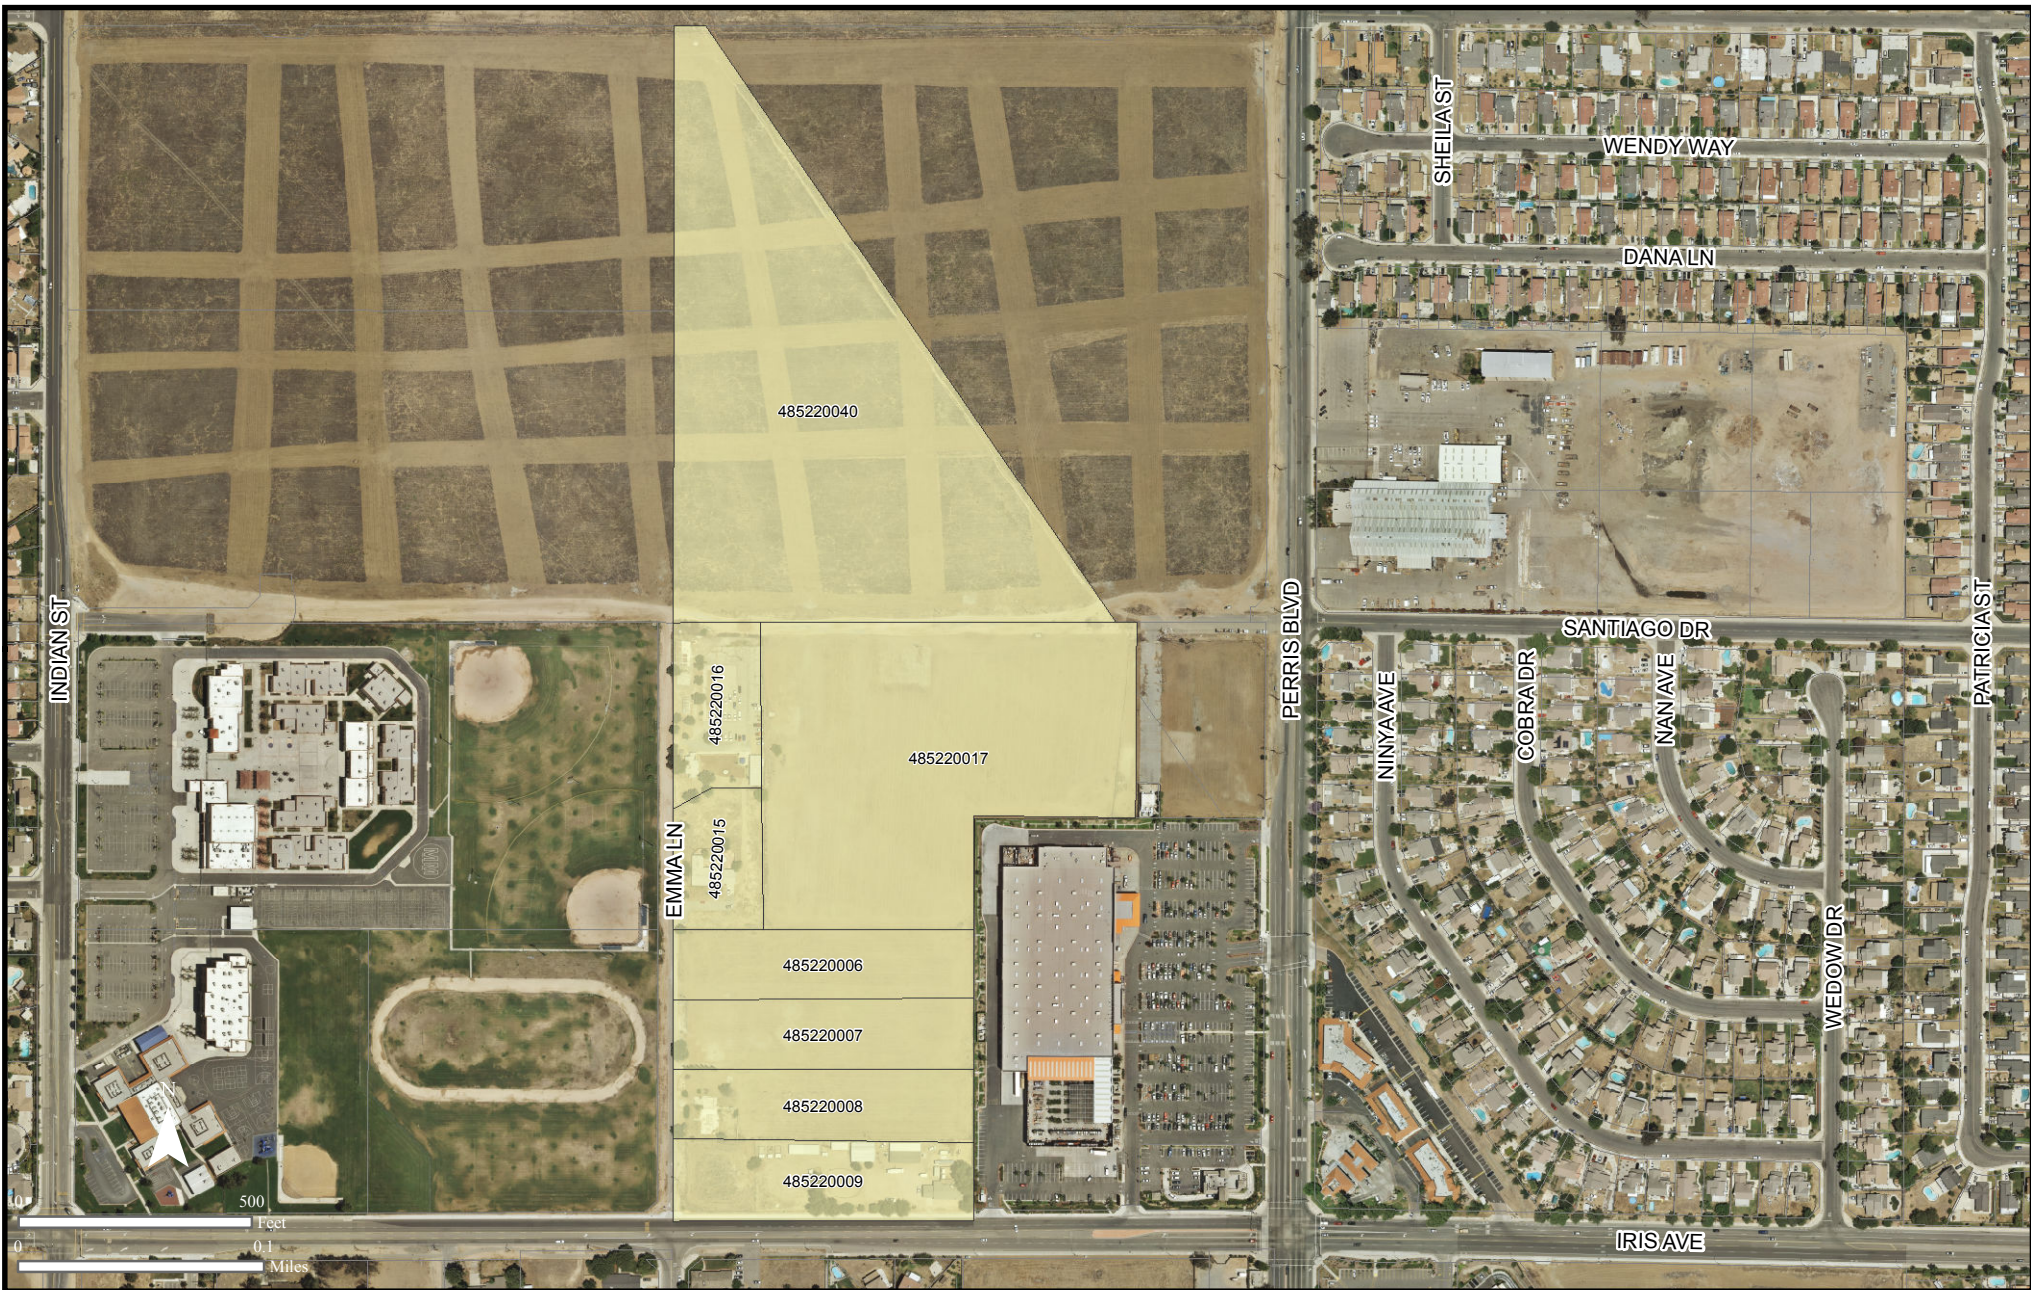

Exhibit:

E

Map Status: DRAFT

CITY OF MORENO VALLEY RESIDENTIAL 30 (R30) REZONING

Map Produced by Moreno Valley Geographic Information System

Map Legend

Area #4 Parcels